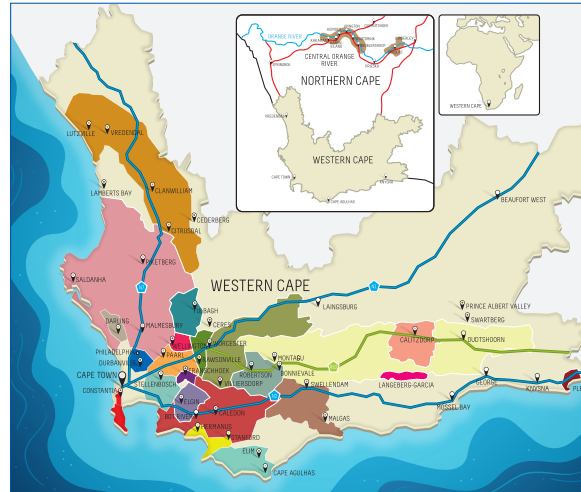

4

5

6

WINEGROWING AREAS OF SOUTH AFRICA

WESTERN CAPE

COASTAL REGION

Districts:

- SWARTLAND
- STELLENBOSCH
- TYGERBERG
- CAPE PENINSULA
- CONSTANTIA (Ward)
- TULBAGH
- PAARL
- FRANSCHHOEK VALLEY
- DARLING
- WELLINGTON
- KLEIN KAROO
- CALITZDORP
- LANGEBERG-GARCIA

CAPE SOUTH COAST

Districts:

- OVERBERG
- WALKER BAY
- SWELLENBOSCH
- CAPE AGULHAS
- PLETTENBERG BAY
- ELGIN
- OLIFANTS RIVER
- LUTZVILLE VALLEY
- CITRUSDAL VALLEY
- CITRUSDAL MOUNTAIN

BREEDE RIVER VALLEY

Districts:

- BREEDEKLOOF
- WORCESTER
- ROBERTSON
- WARDS NOT PART OF A REGION
- CERES
- CEDERBERG
- PRINCE ALBERT VALLEY
- SWARTBERG
- LAMBERTS BAY
- NORTHERN CAPE
- CENTRAL ORANGE RIVER (Ward)

www.wosa.co.za