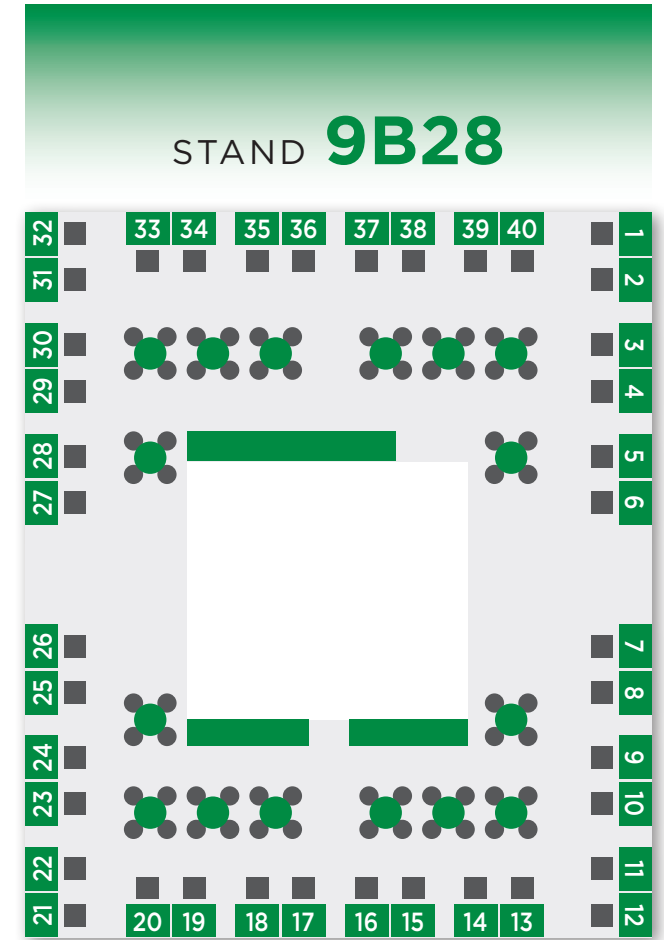

WINES OF SOUTH AFRICA . PROWEIN 2019

HALL 9 LAYOUT

STAND 9D34