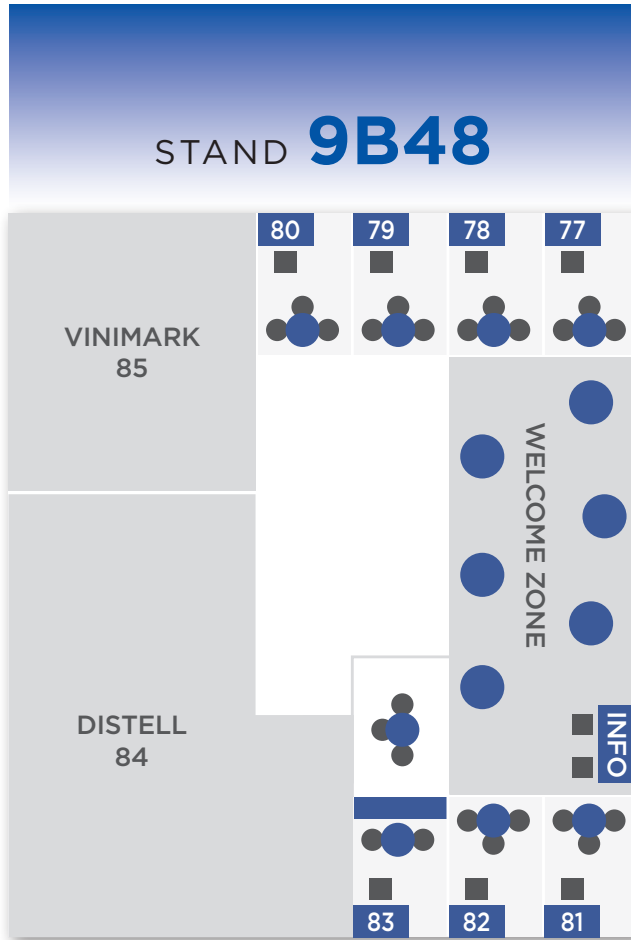

WINES OF SOUTH AFRICA . PROWEIN 2019

HALL 9 LAYOUT

STAND 9D34