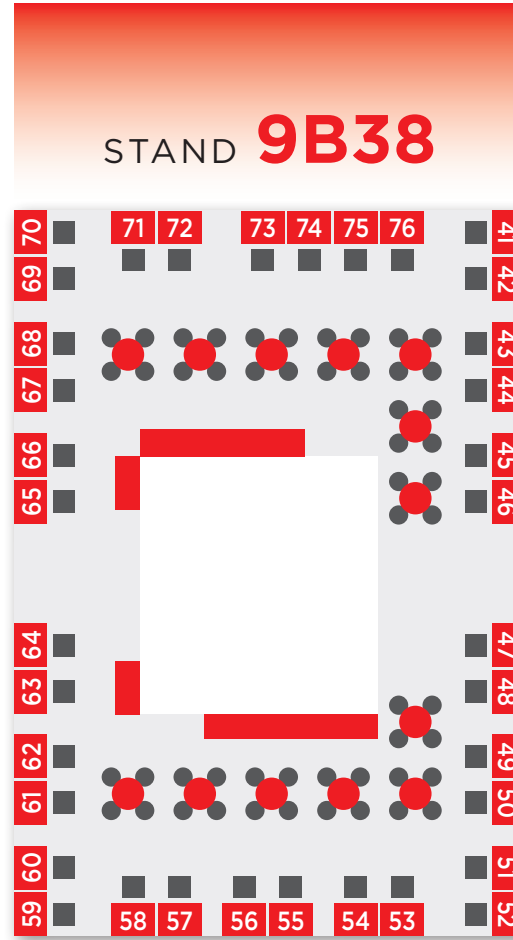

WINES OF SOUTH AFRICA . PROWEIN 2019

HALL 9 LAYOUT

STAND 9D34