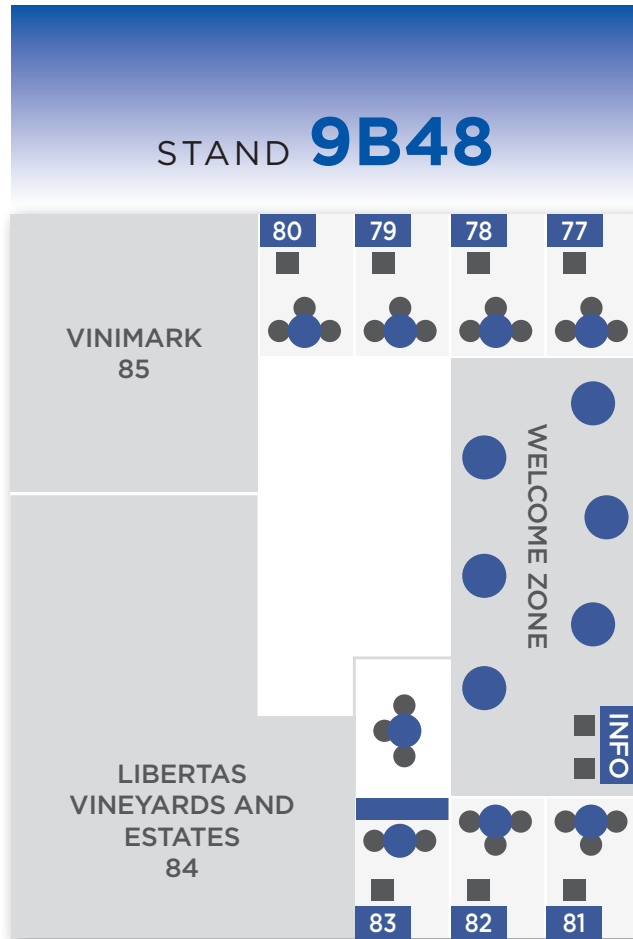

WINES OF SOUTH AFRICA . PROWEIN 2019

HALL 9 LAYOUT

STAND **9D34**