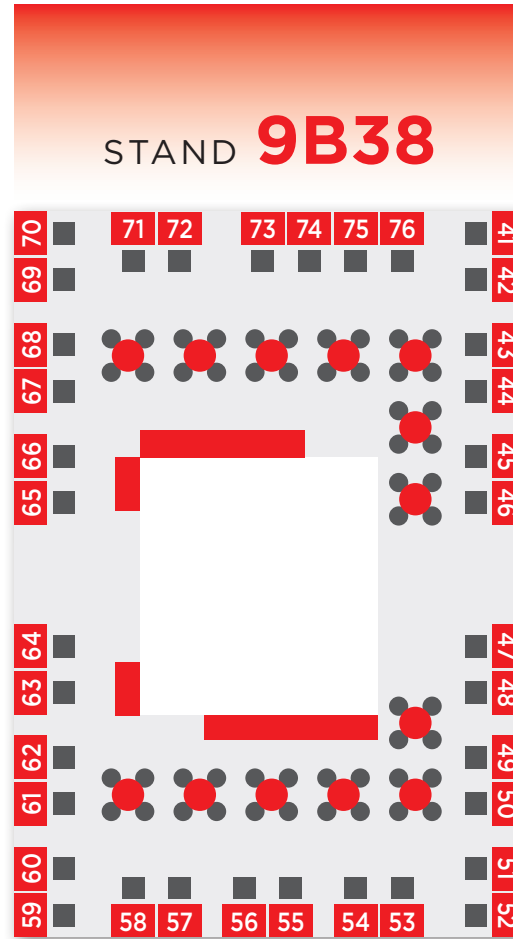

WINES OF SOUTH AFRICA . PROWEIN 2019

HALL 9 LAYOUT

STAND **9D34**