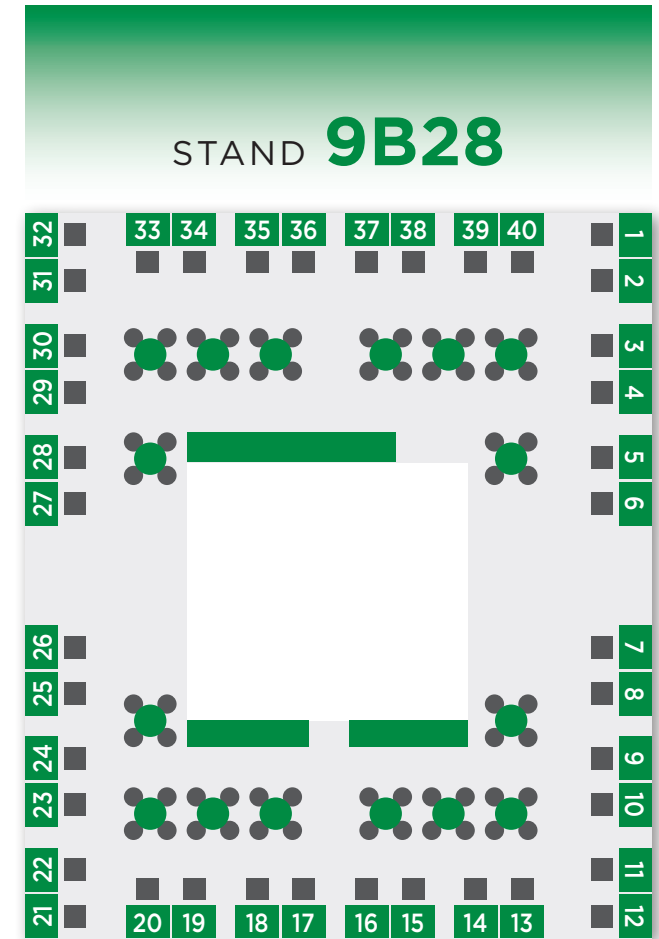

WINES OF SOUTH AFRICA . PROWEIN 2019

HALL 9 LAYOUT

STAND **9D34**