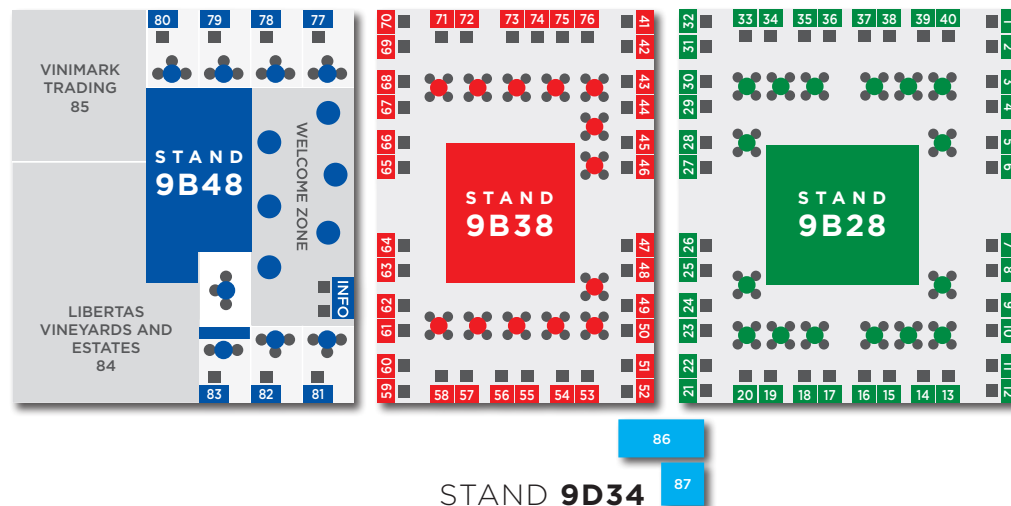

COMPANY	STAND
Graham Beck	63
Hamilton Russell Vineyards	6
Holden Manz Wine Estate	12
Jordan Wine Estate	76
Kanonkop Wine Estate	40
Ken Forrester Wines	42
Klein Constantia Winery	7
Kleine Zalze Wines	52
Koni Wines	72
L'Avenir Wine Estate	43
La Motte	81
Landskroon	47
Lanzerac	47
Le Bonheur	43
Leopard's Leap	81
Libby's Pride Wines	69
Libertas Vineyards and Estates	84
Louisvale Wines	23
Lourensford Wine Estate	79
Lutzville Vineyards	54
Lyngrove Wines & Vineyards	77
MAN Family Wines	60
Merwida	24
Mhudi Wines	67
Morgenster	29
Mountain Ridge Wines	18
Mulderbosch Vineyards	51
Napier Vineyards	19