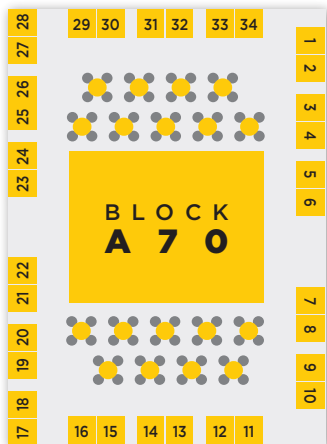

HALL 14: EXHIBITOR STAND PLAN

BLOCK A70

EXHIBITOR	STAND
Aaldering Vineyards & Wines	34
Acheron Wines	23
AFRICAN ROOTS WINES / Seven Sisters Vineyards	18
Ashton Winery	10
Aslina Wines	2
AYAMA	30
Backsberg	22
Bonnievale Wines	10
BUSHGIRL	26
Compagniesdrift	3
Cape Dreams Wine	4
Darling Cellars	9
De Krans Wines	16
Delheim	23
Eikendal	13
Fairview and Spice Route Wines	12
Fryer's Cove	20
Glenelly Estate	15
Gravel Road Junction	8
Holder Wines	31
Klein Constantia	5
Koni Wines	1
Lanzerac	16
Longridge Wine Estate	17
Lutzville Vineyards	24
Manley Wine Estate	27
Morgenster Estate	14
Neethlingshof Estate	28
Old Road Wine Co.	21
Ormonde Wines	32
Piekenierskloof Wines	25
Raats Family Wines / Bruwer Vintners	19
Rickety Bridge Winery	6
Ridgeback Wines	6
Rijk's Wine Estate	7
Springfield Estate	11
Vergelegen Wines	29
Warwick Wine Estate	33