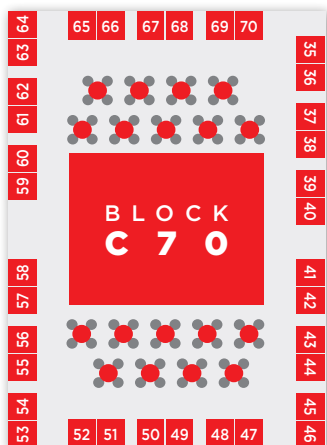

HALL 14: EXHIBITOR STAND PLAN

BLOCK A70

EXHIBITOR	STAND
Aaldering Vineyards & Wines	34
Acheron Wines	23
AFRICAN ROOTS WINES / Seven Sisters Vineyards	18
Ashton Winery	10
Aslina Wines	2
AYAMA	30
Backsberg	22
Bonnievale Wines	10
BUSHGIRL	26
Compagniesdrift	3
Cape Dreams Wine	4
Darling Cellars	9
De Krans Wines	16
Delheim	23
Eikendal	13
Fairview and Spice Route Wines	12
Fryer's Cove	20
Glenelly Estate	15
Gravel Road Junction	8
Holder Wines	31
Klein Constantia	5
Koni Wines	1
Lanzerac	16
Longridge Wine Estate	17
Lutzville Vineyards	24
Manley Wine Estate	27
Morgenster Estate	14
Neethlingshof Estate	28
Old Road Wine Co.	21
Ormonde Wines	32
Piekenierskloof Wines	25
Raats Family Wines / Bruwer Vintners	19
Rickety Bridge Winery	6
Ridgeback Wines	6
Rijk's Wine Estate	7
Springfield Estate	11
Vergelegen Wines	29
Warwick Wine Estate	33